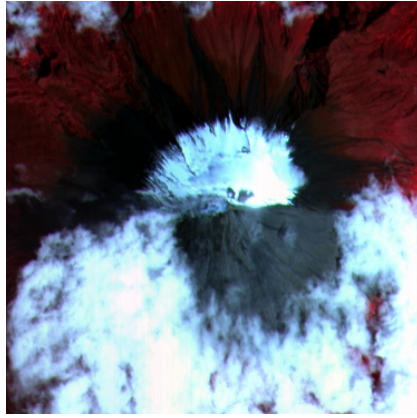

Sangay ASTER examples

Visible

SWIR

Jan 3, 2001

Sept 12, 2002

Sept 01, 2004

Aug 29, 2006