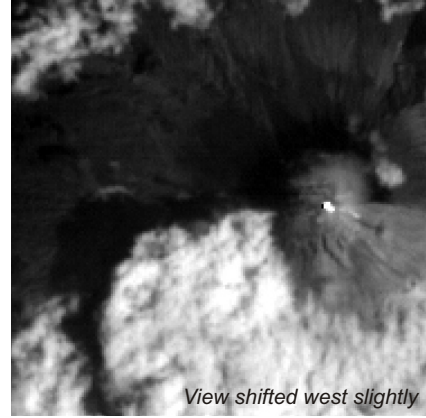

Sangay ASTER examples

Visible

SWIR

Jan 3, 2001

Sept 12, 2002

Sept 01, 2004

Aug 29, 2006